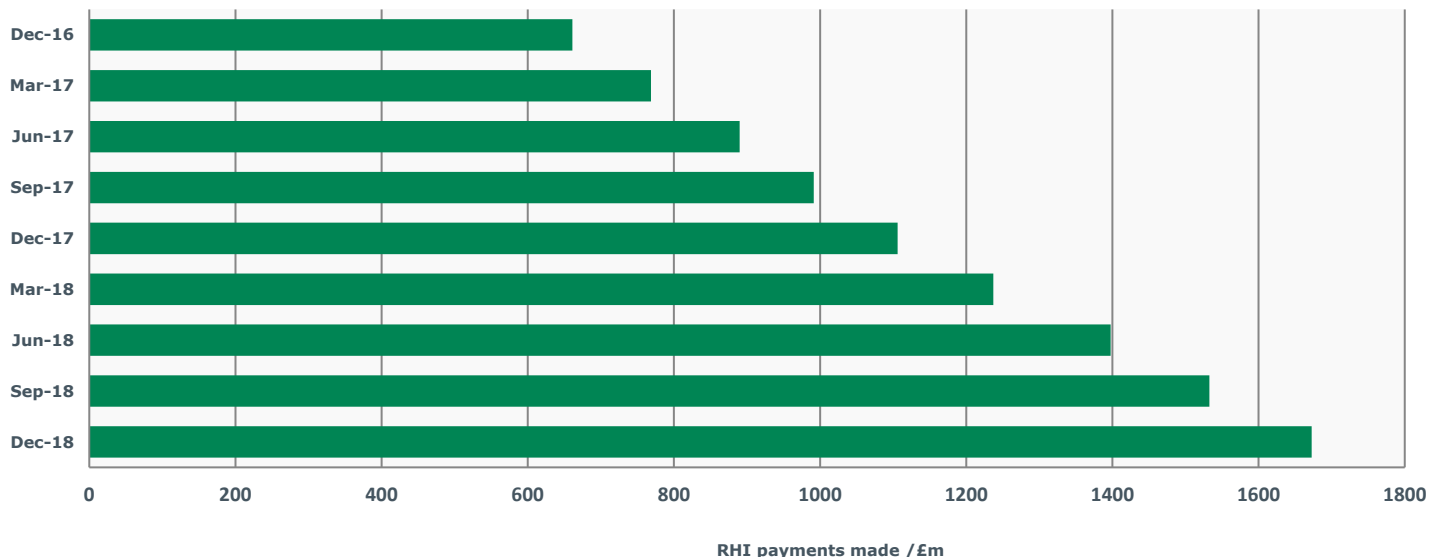

Historical figures can be found on our [website](#).

**Chart 2:** Accredited installations and registered biomethane producers by country (%)

Historical figures can be found on our [website](#).

**Chart 3:** Non-Domestic RHI total approved capacity by country (%)

Historical figures can be found on our [website](#).

**Chart 4:** Non-Domestic RHI payments – cumulative

Non-Domestic RHI payments are made based on quarterly heat data submitted by participants, with the first payments made in March 2012.