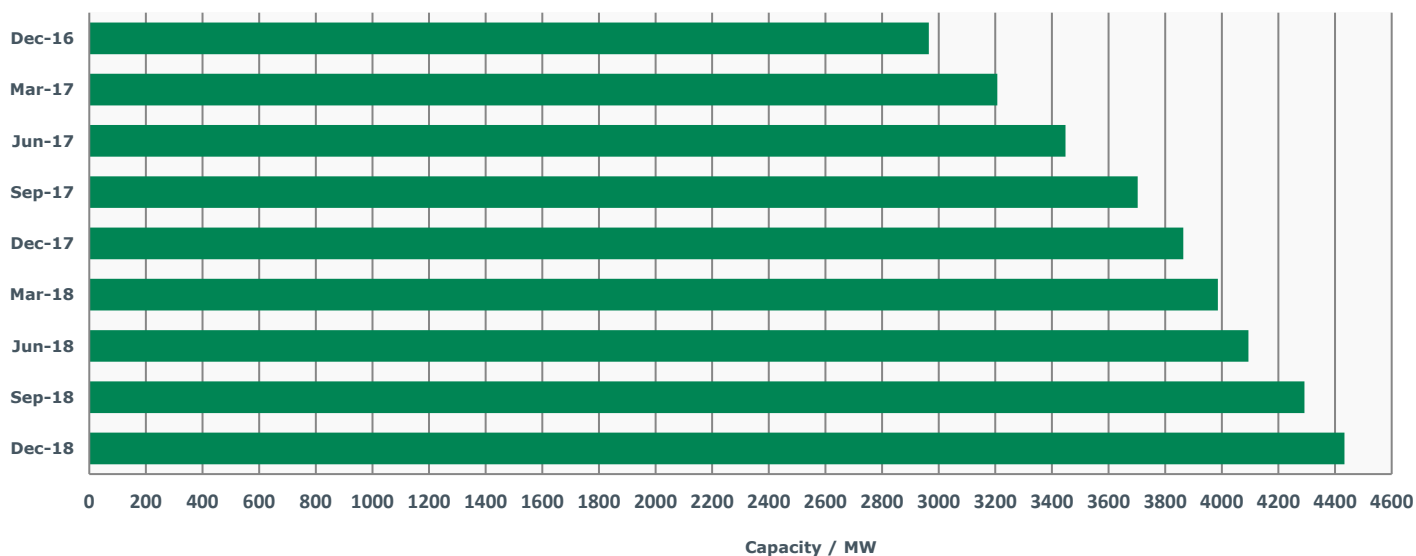

Historical figures can be found on our [website](#).

**Chart 2:** Accredited installations and registered biomethane producers by country (%)

Historical figures can be found on our [website](#).

**Chart 3:** Non-Domestic RHI total approved capacity by country (%)

Historical figures can be found on our [website](#).

**Chart 4:** Non-Domestic RHI payments – cumulative

Non-Domestic RHI payments are made based on quarterly heat data submitted by participants, with the first payments made in March 2012.

Historical figures can be found on our [website](#).

**Chart 5:** Non-Domestic RHI total approved capacity - cumulative

These figures are based on active full accreditations from June 2014. Before June 2014 the figures included preliminary and full approvals.