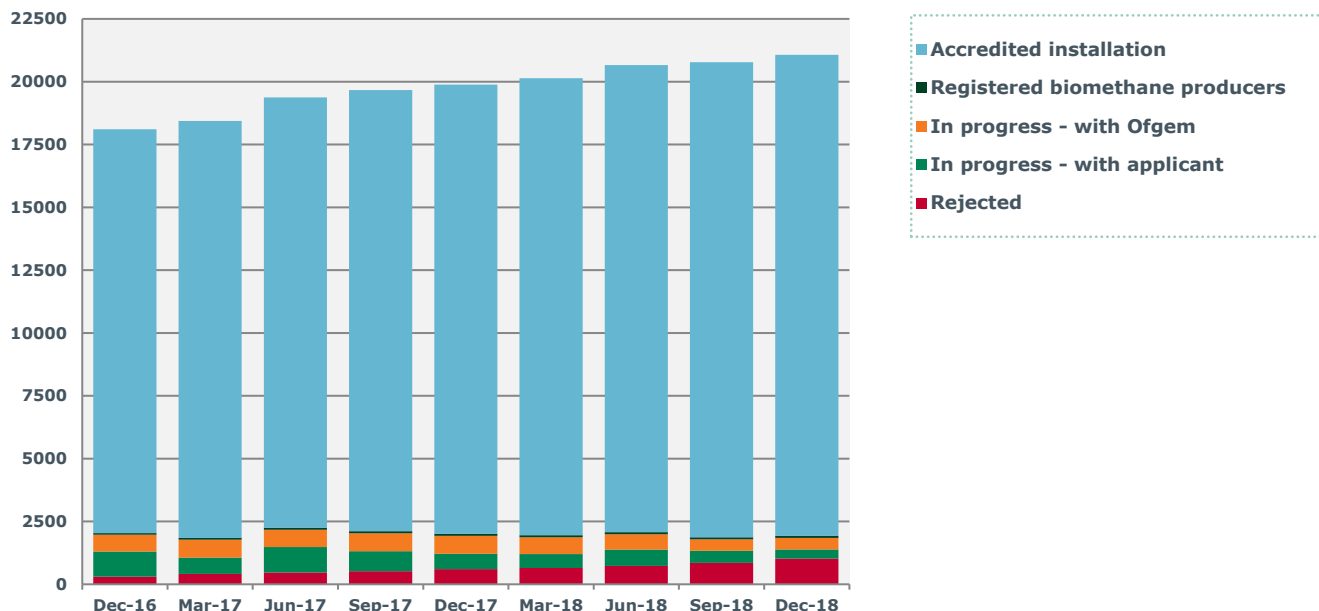

Historical figures can be found on our [website](#).

**Chart 4:** Non-Domestic RHI payments – cumulative

Non-Domestic RHI payments are made based on quarterly heat data submitted by participants, with the first payments made in March 2012.

Historical figures can be found on our [website](#).

**Chart 5:** Non-Domestic RHI total approved capacity - cumulative

These figures are based on active full accreditations from June 2014. Before June 2014 the figures included preliminary and full approvals.

Historical figures can be found on our [website](#).

**Chart 6:** Non-Domestic RHI application process

This chart presents the status of Non-Domestic RHI applications and accreditations at quarterly intervals since the scheme began, split by key categories.