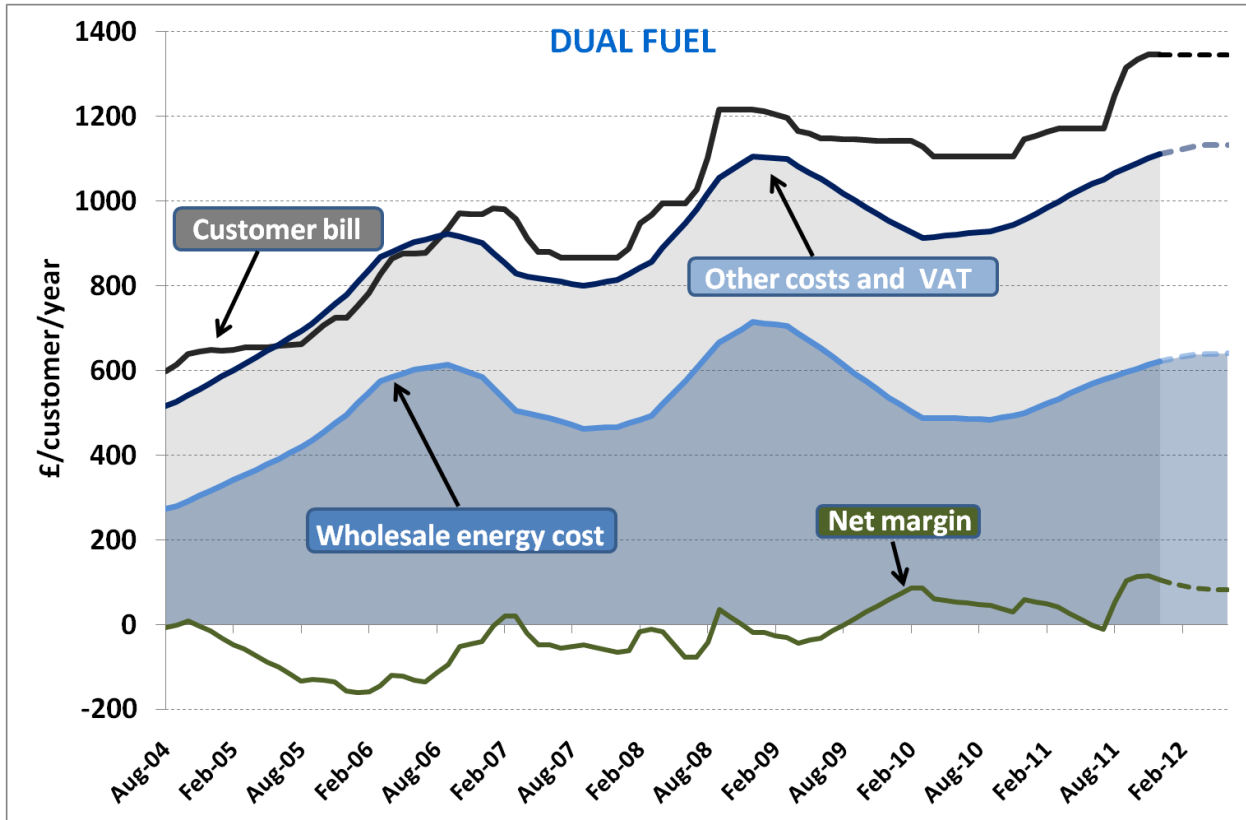

The background features a composite image. On the left, there are rows of solar panels under a bright sky. On the right, a glowing incandescent lightbulb is shown. A large, stylized white arrow points from the left towards the center, partially overlapping the text.

December 2011 Supply Market Report – dual fuel, gas and electricity charts

The background of the slide is a composite image. On the left, there are rows of solar panels under a bright sun. On the right, a hand is shown holding a white document. In the bottom left corner, a blue gas burner is visible. The overall theme is energy and customer service.