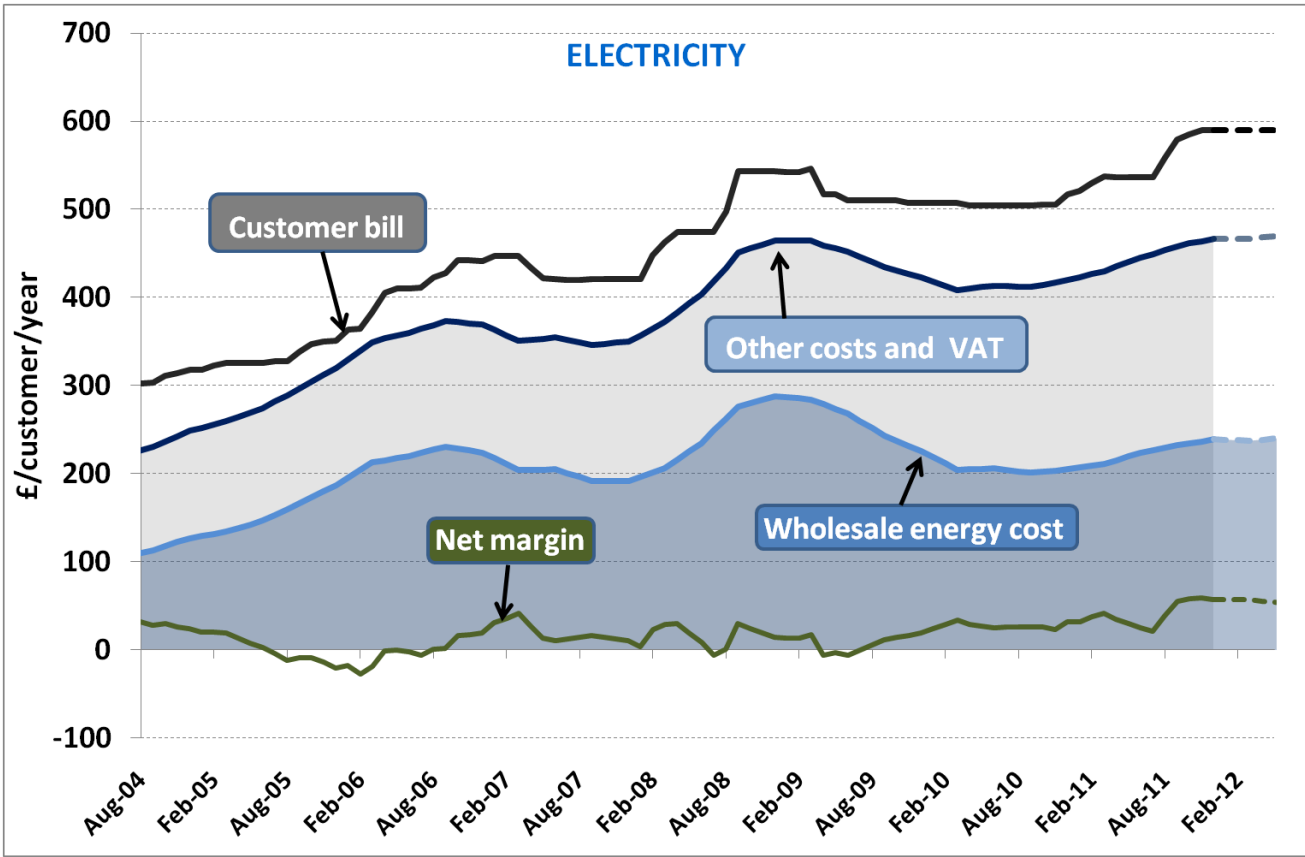

The background features a composite image. On the left, there are rows of solar panels under a bright sky. On the right, a glowing incandescent lightbulb is shown. A large, stylized white arrow points from the left towards the center, partially overlapping the text.

December 2011 Supply Market Report – dual fuel, gas and electricity charts

The background of the slide is a composite image. On the left, there are rows of solar panels under a bright sun. On the right, a hand is shown holding a white document. In the bottom left corner, a blue gas burner is visible. The overall theme is energy and customer service.