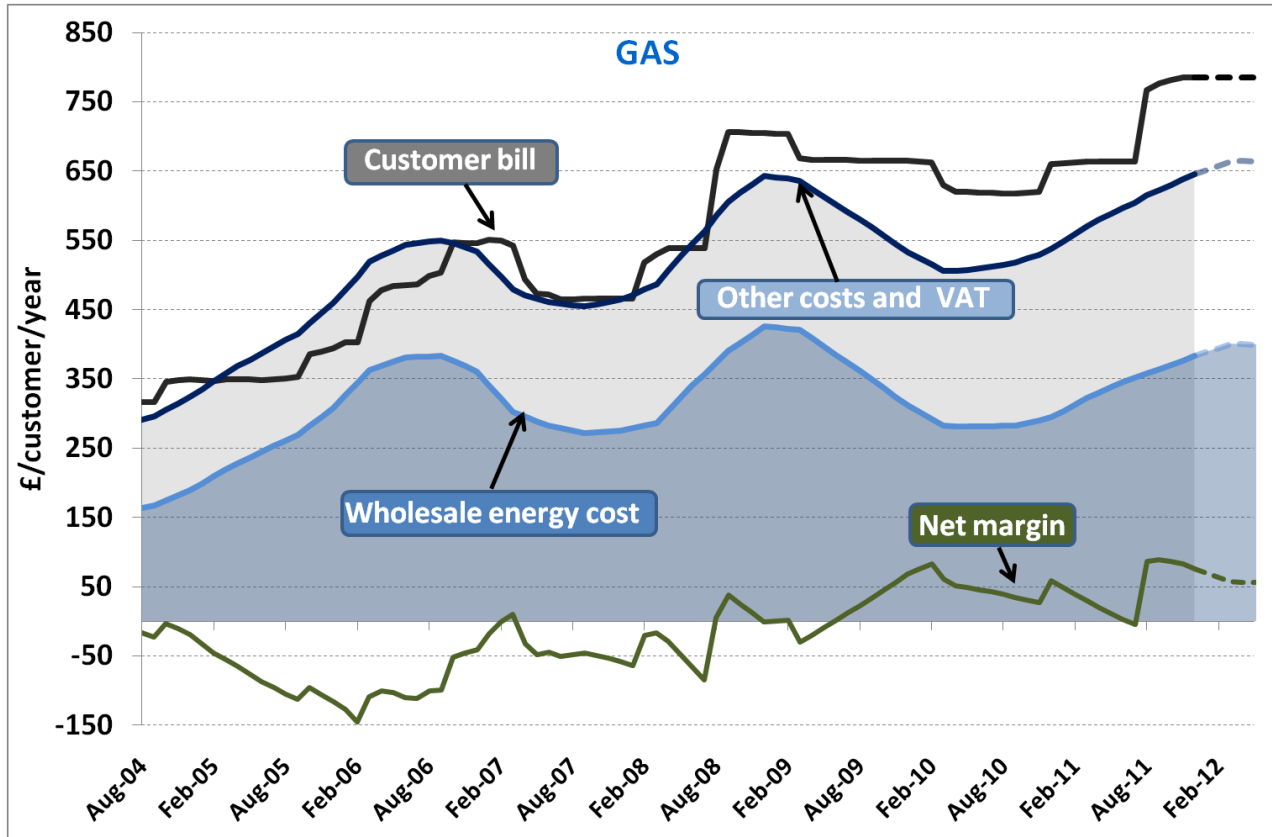

The background features a composite image. On the left, there are rows of solar panels under a bright sky. On the right, a glowing incandescent lightbulb is shown. A large, stylized white arrow points from the left towards the center, partially overlapping the text.

December 2011 Supply Market Report – dual fuel, gas and electricity charts

The background of the slide is a composite image. On the left, there are rows of solar panels under a bright sun. On the right, a hand is shown holding a white document. In the bottom left corner, a blue gas burner is visible. The overall theme is energy and customer service.