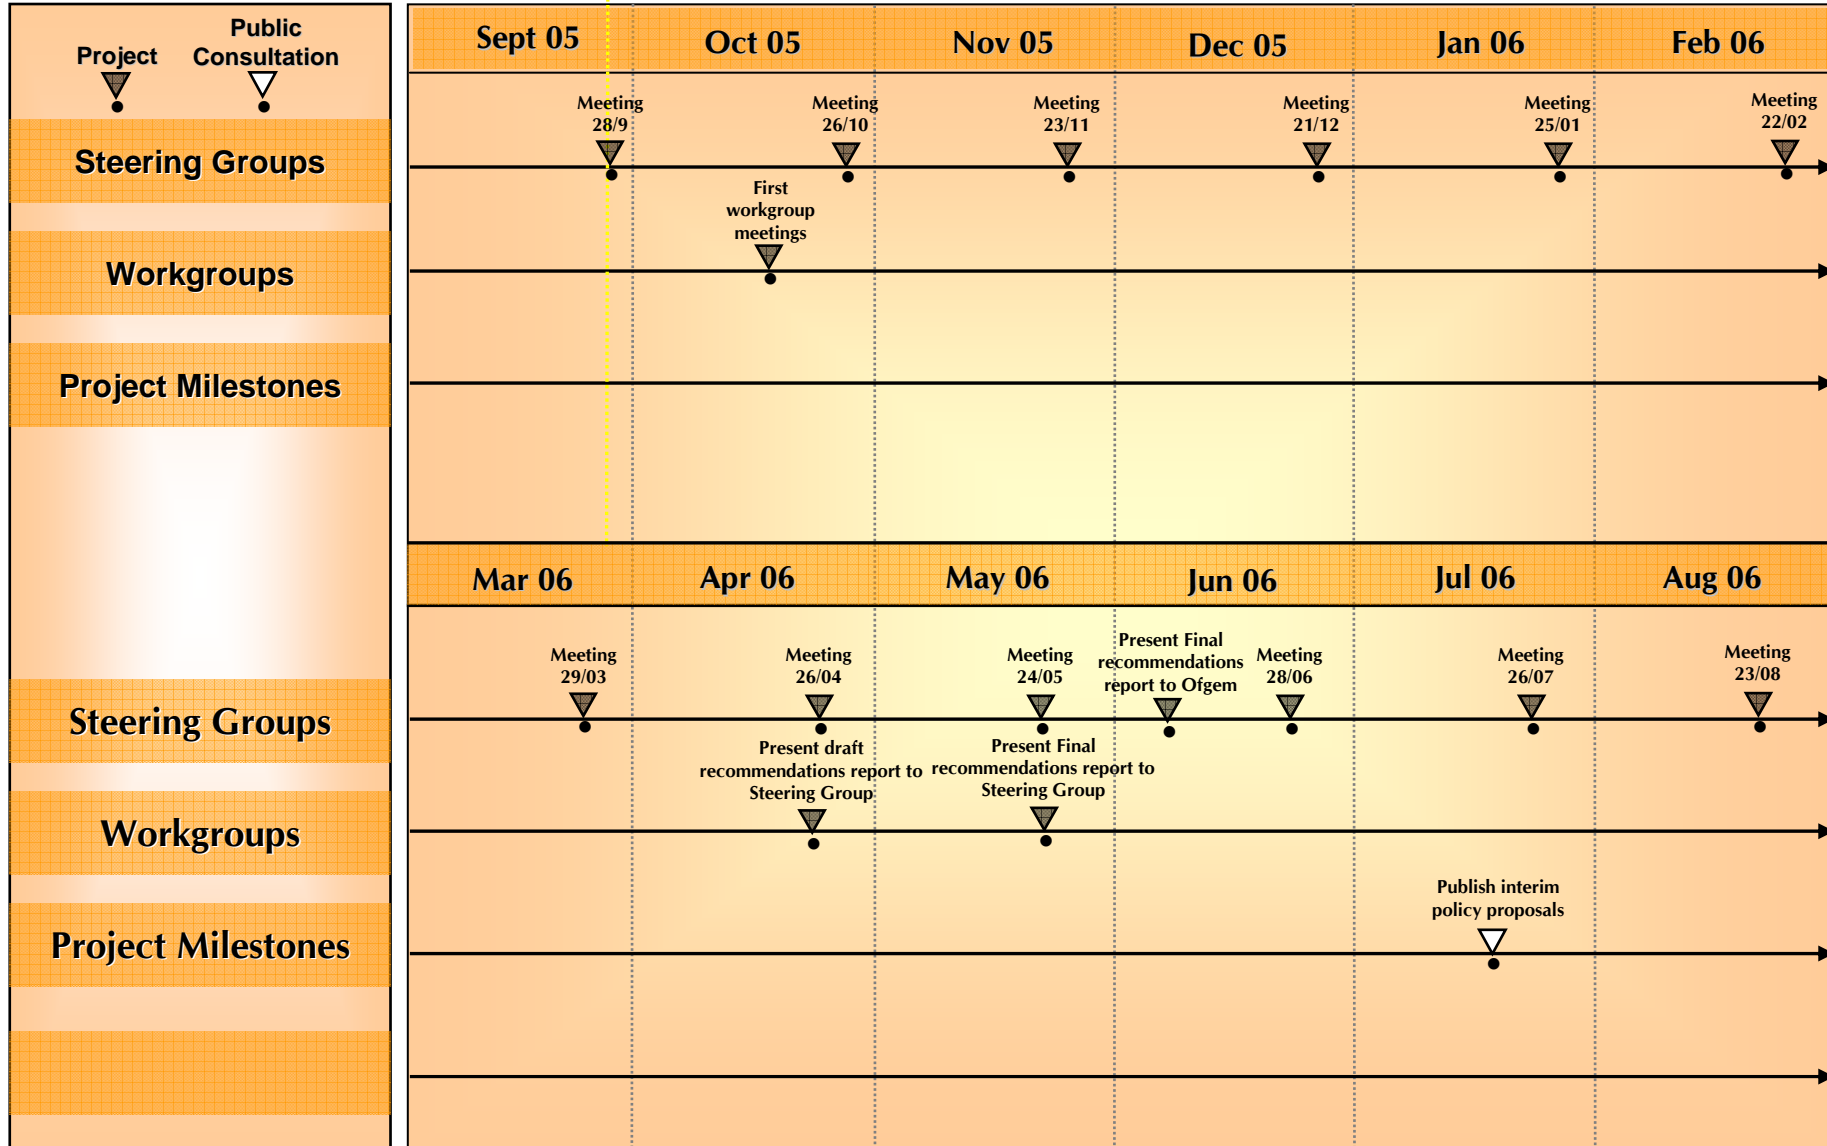

# SLR Project Plan (28 September 2005)

Current stage